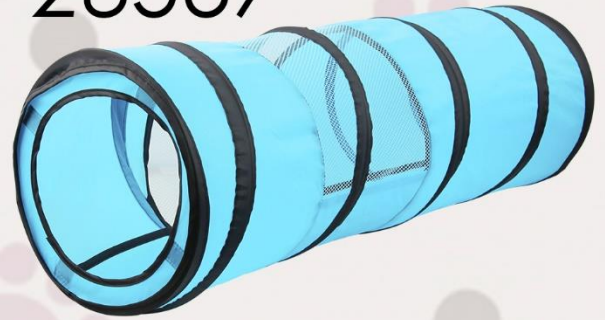

Pop-Up Play Tunnel Cat Toy 90x25cm

28567